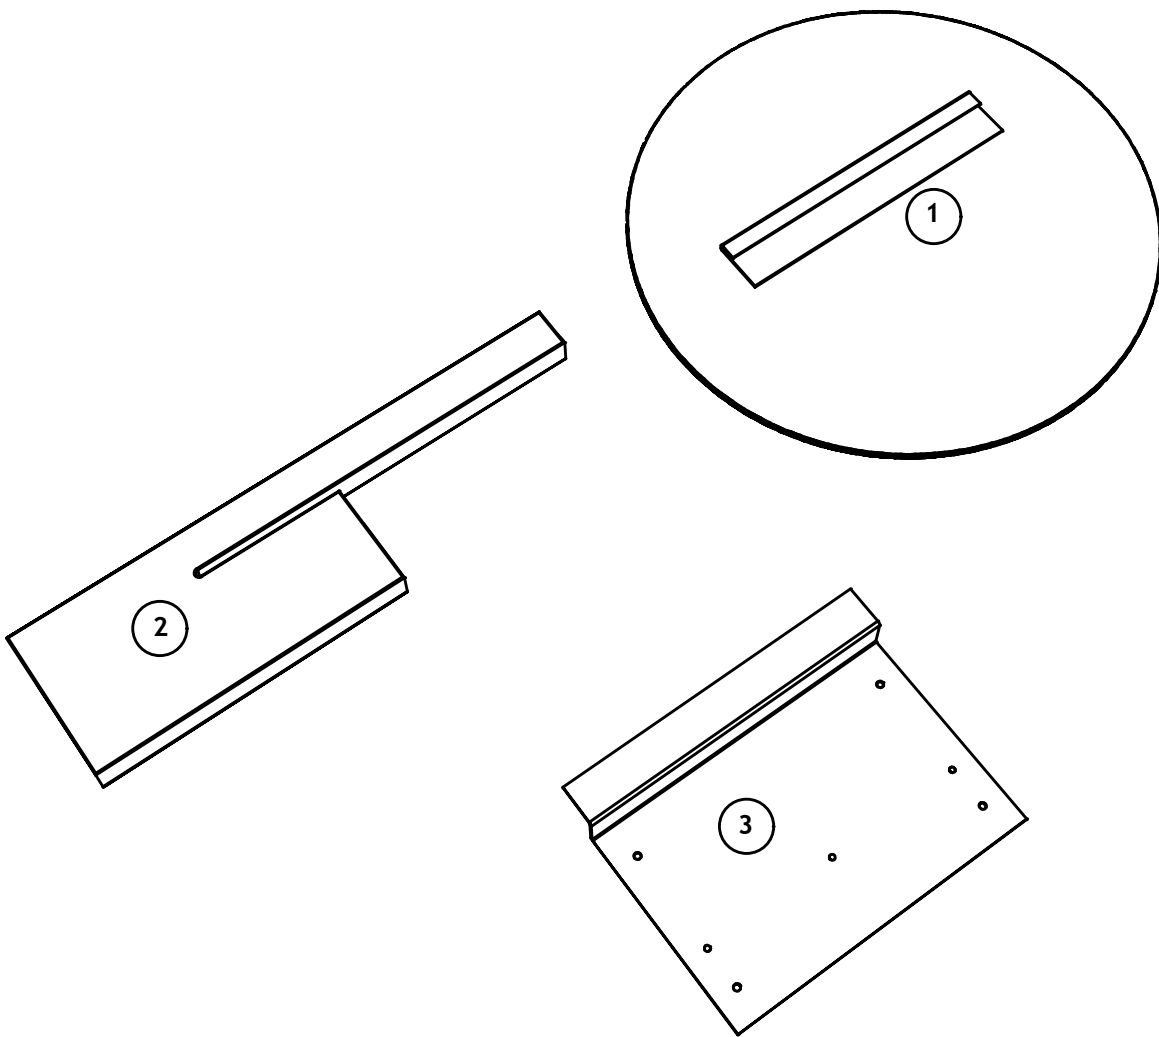

Shift mirror round Ø50

Bolia.com
new scandinavian design

①	1	Ø500 mm	
②	1	545 x 150 x 28 mm	
③	1	300 x 243 x 42 mm	

1A

Left side shelf

1B

Right side shelf

2A

Remember to use wall fixture suitable for your specific type of wall.

Left side shelf

2B

Remember to use wall fixture suitable for your specific type of wall.

Right side shelf

3A

3B

4A