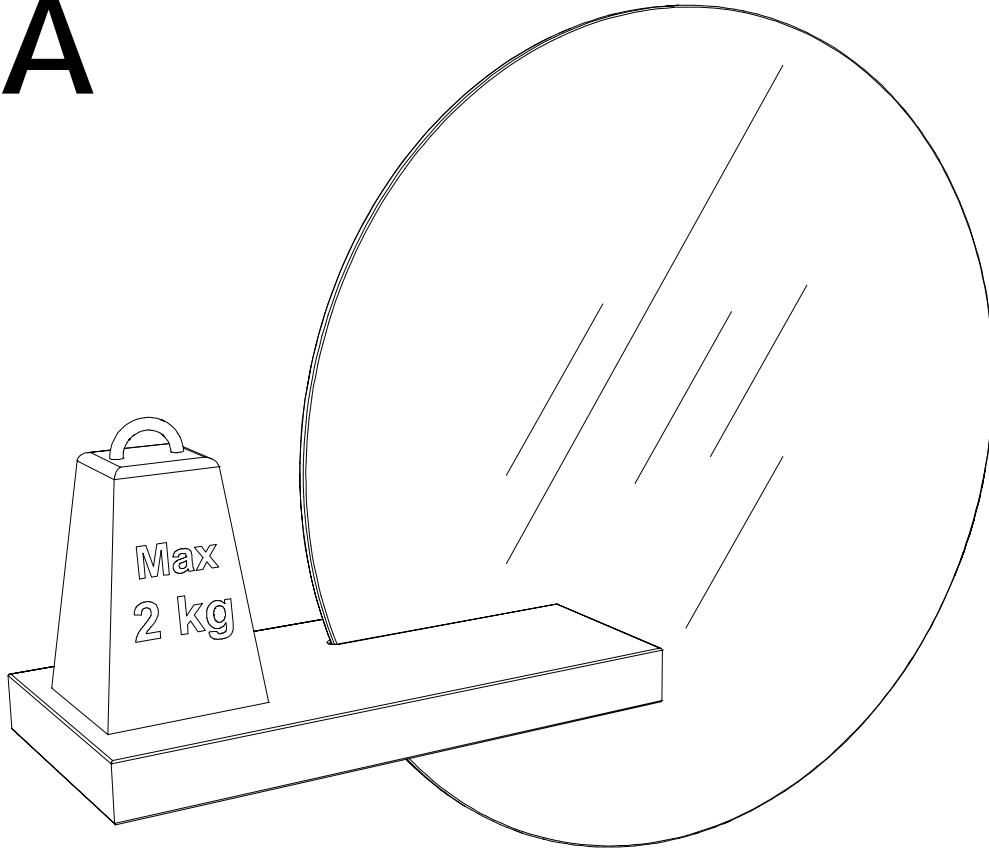

Shift mirror round Ø50

Bolia.com
new scandinavian design

①	1	Ø500 mm	
②	1	545 x 150 x 28 mm	
③	1	300 x 243 x 42 mm	

1A

Left side shelf

1B

Right side shelf

2A

Remember to use wall fixture suitable for your specific type of wall.

Left side shelf

2B

Remember to use wall fixture suitable for your specific type of wall.

Right side shelf

3A

3B

4A