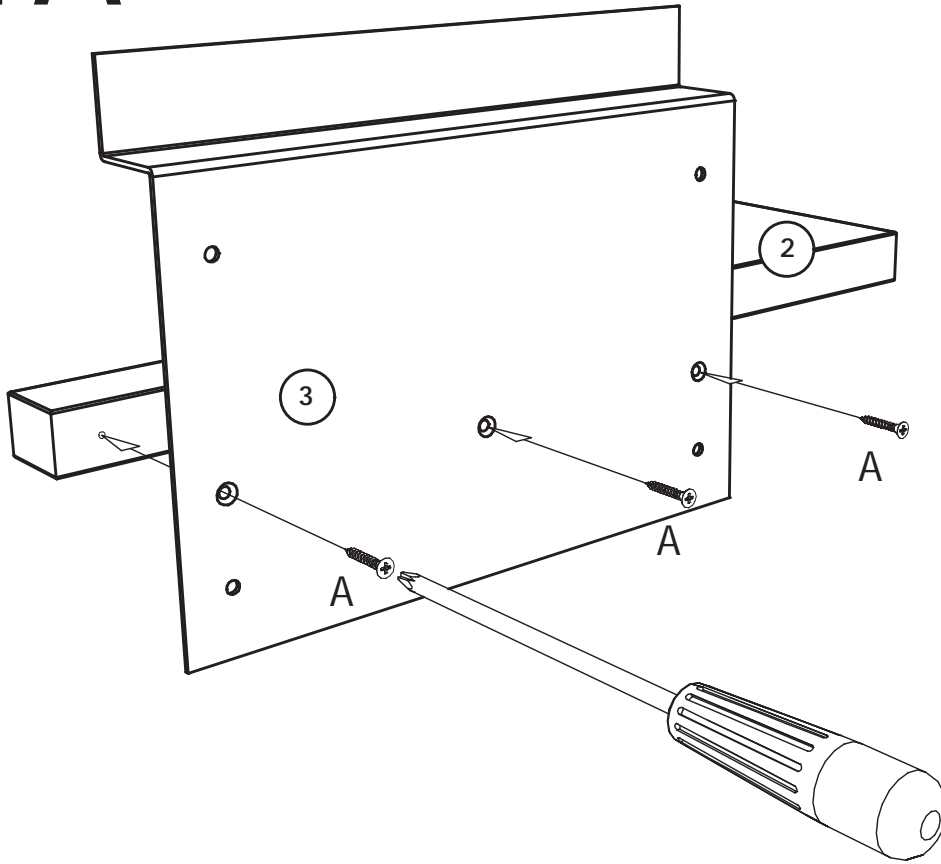

Shift mirror round Ø50

Bolia.com
new scandinavian design

①	1	Ø500 mm	
②	1	545 x 150 x 28 mm	
③	1	300 x 243 x 42 mm	

1A

Left side shelf

1B

Right side shelf

2A

Remember to use wall fixture suitable for your specific type of wall.

Left side shelf

2B

Remember to use wall fixture suitable for your specific type of wall.

Right side shelf

3A

3B

4A