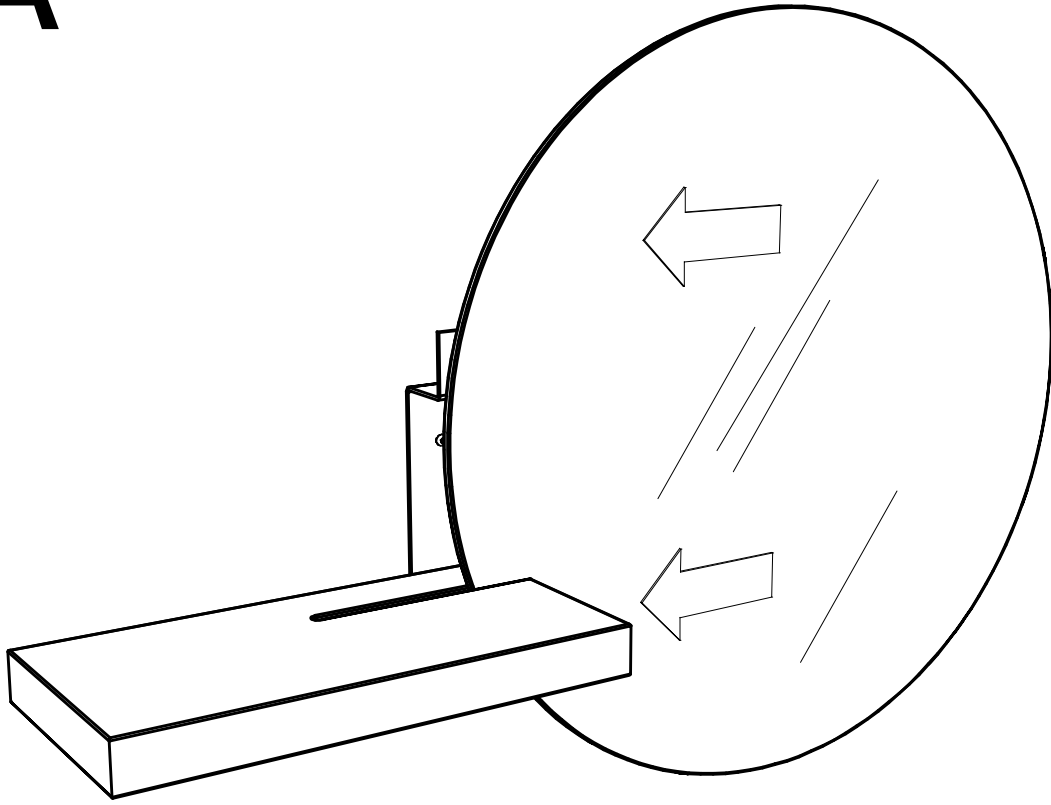

Shift mirror round Ø50

Bolia.com
new scandinavian design

①	1	Ø500 mm	
②	1	545 x 150 x 28 mm	
③	1	300 x 243 x 42 mm	

1A

Left side shelf

1B

Right side shelf

2A

Remember to use wall fixture suitable for your specific type of wall.

Left side shelf

2B

Remember to use wall fixture suitable for your specific type of wall.

Right side shelf

3A

3B

4A