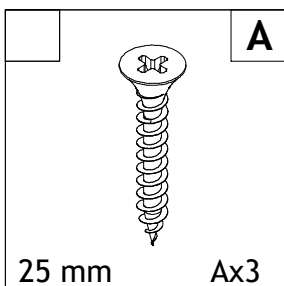

Shift mirror round Ø50

Bolia.com
new scandinavian design

①	1	Ø500 mm	
②	1	545 x 150 x 28 mm	
③	1	300 x 243 x 42 mm	

1A

Left side shelf

1B

Right side shelf

2A

Remember to use wall fixture suitable for your specific type of wall.

Left side shelf

2B

Remember to use wall fixture suitable for your specific type of wall.

Right side shelf

3A

3B

4A