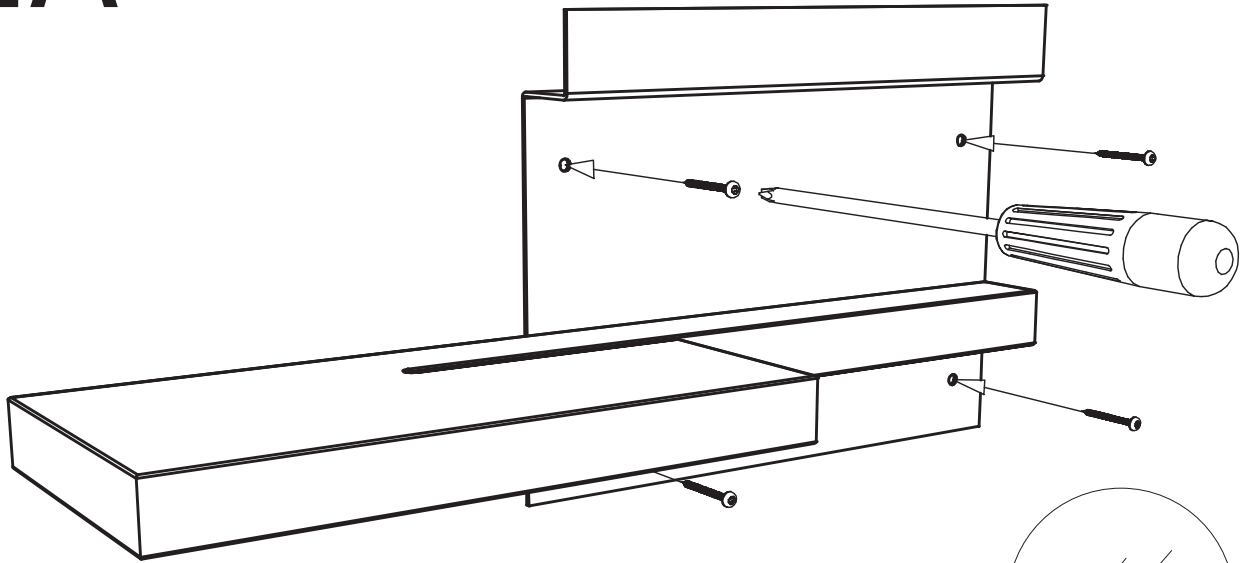

Shift mirror round Ø50

Bolia.com
new scandinavian design

①	1	Ø500 mm	
②	1	545 x 150 x 28 mm	
③	1	300 x 243 x 42 mm	

1A

Left side shelf

1B

Right side shelf

2A

Remember to use wall fixture suitable for your specific type of wall.

Left side shelf

2B

Remember to use wall fixture suitable for your specific type of wall.

Right side shelf

3A

3B

4A