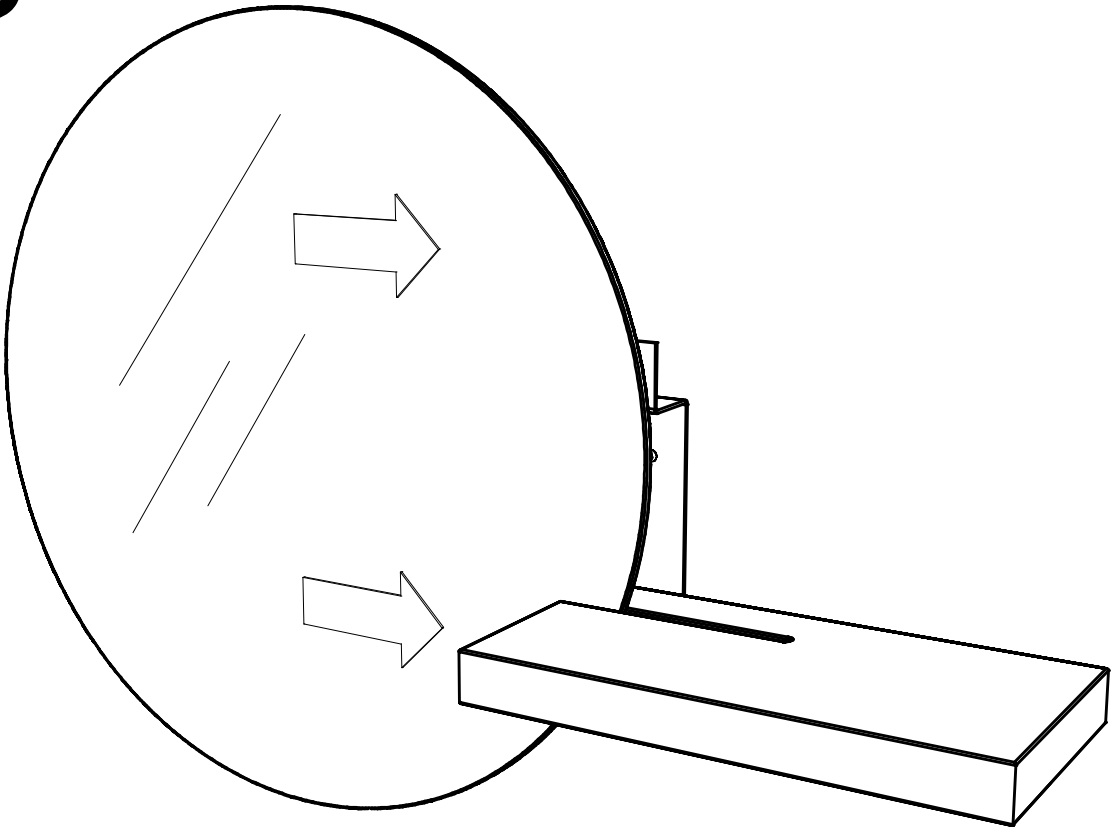

Shift mirror round Ø50

Bolia.com
new scandinavian design

①	1	Ø500 mm	
②	1	545 x 150 x 28 mm	
③	1	300 x 243 x 42 mm	

1A

Left side shelf

1B

Right side shelf

2A

Remember to use wall fixture suitable for your specific type of wall.

Left side shelf

2B

Remember to use wall fixture suitable for your specific type of wall.

Right side shelf

3A

3B

4A