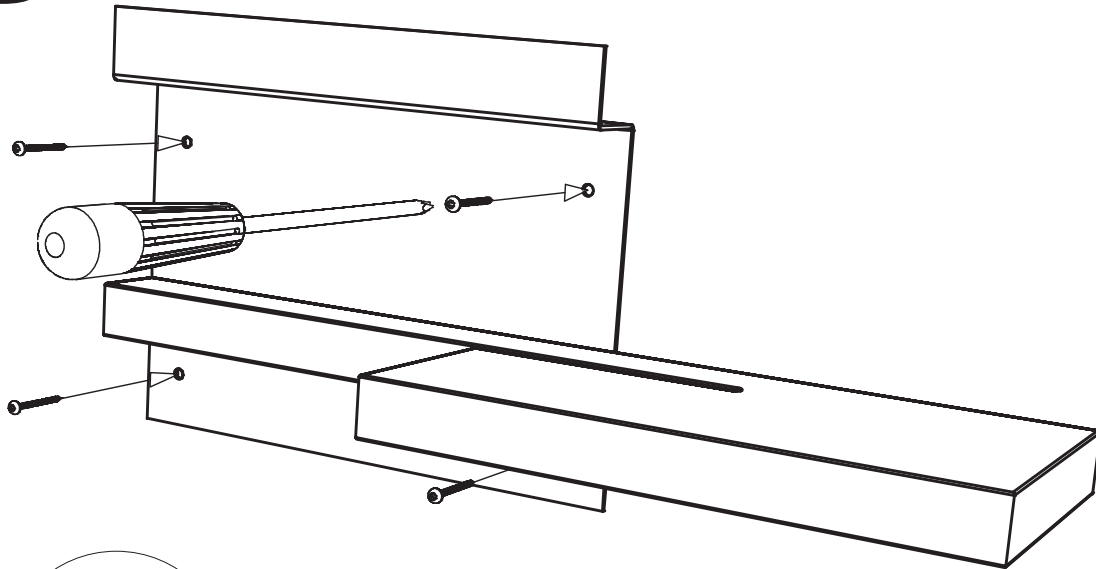

Shift mirror round Ø50

Bolia.com
new scandinavian design

①	1	Ø500 mm	
②	1	545 x 150 x 28 mm	
③	1	300 x 243 x 42 mm	

1A

Left side shelf

1B

Right side shelf

2A

Remember to use wall fixture suitable for your specific type of wall.

Left side shelf

2B

Remember to use wall fixture suitable for your specific type of wall.

Right side shelf

3A

3B

4A