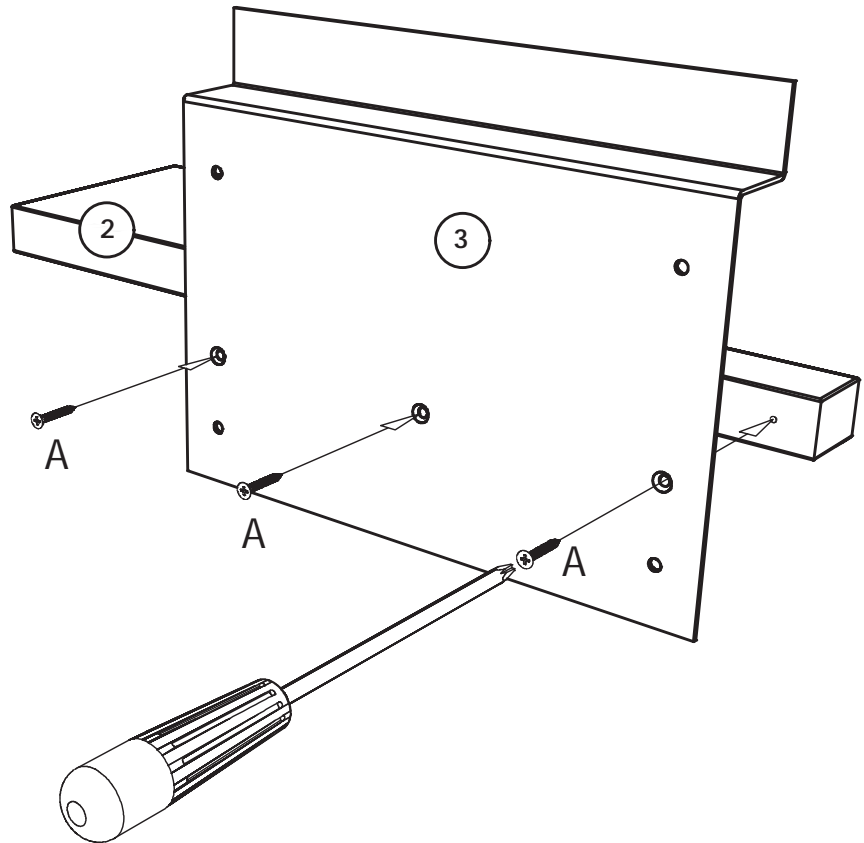

Shift mirror round Ø50

Bolia.com
new scandinavian design

①	1	Ø500 mm	
②	1	545 x 150 x 28 mm	
③	1	300 x 243 x 42 mm	

1A

Left side shelf

1B

Right side shelf

2A

Remember to use wall fixture suitable for your specific type of wall.

Left side shelf

2B

Remember to use wall fixture suitable for your specific type of wall.

Right side shelf

3A

3B

4A